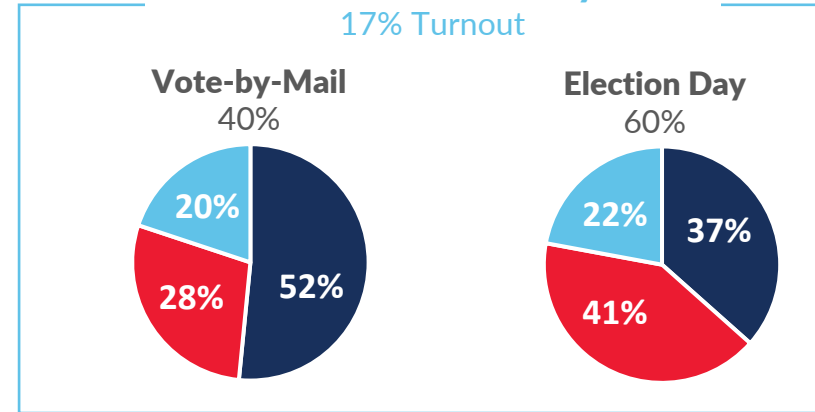

NCNC
10% Turnout

NCNC
13% Turnout

Palm Beach County
13% Turnout

Palm Beach County
17% Turnout

Special Election Turnout

HOUSE DISTRICT 87

■ Emily Gregory (D)
■ Jon Maples (R)

NORTH PALM BEACH - GROUP 4