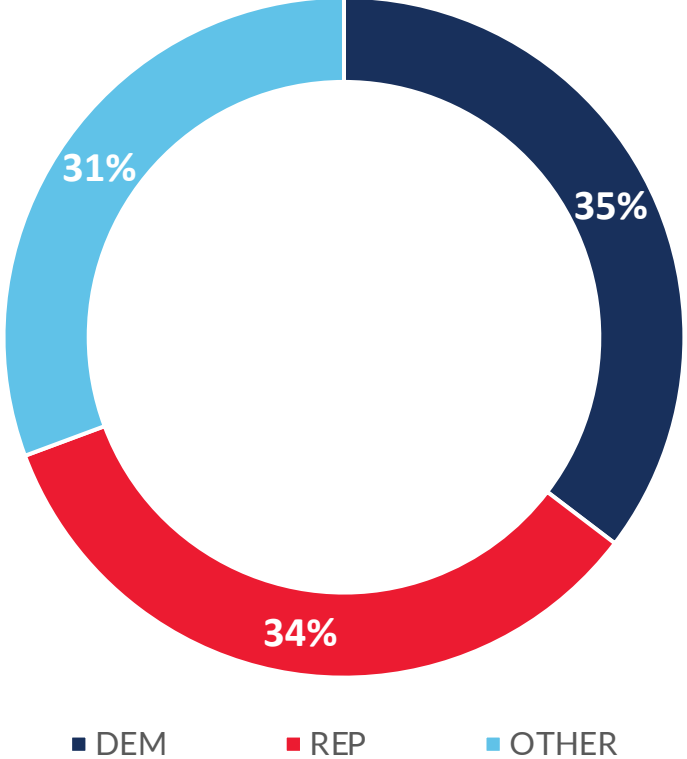

Active Registered Voters

NCNC
34,800+

Palm Beach County
870,000+

■ DEM ■ REP ■ OTHER

**as of 3/27/26*

Voting in Palm Beach County

VOTERS HAVE THREE SECURE OPTIONS

Vote-by-Mail