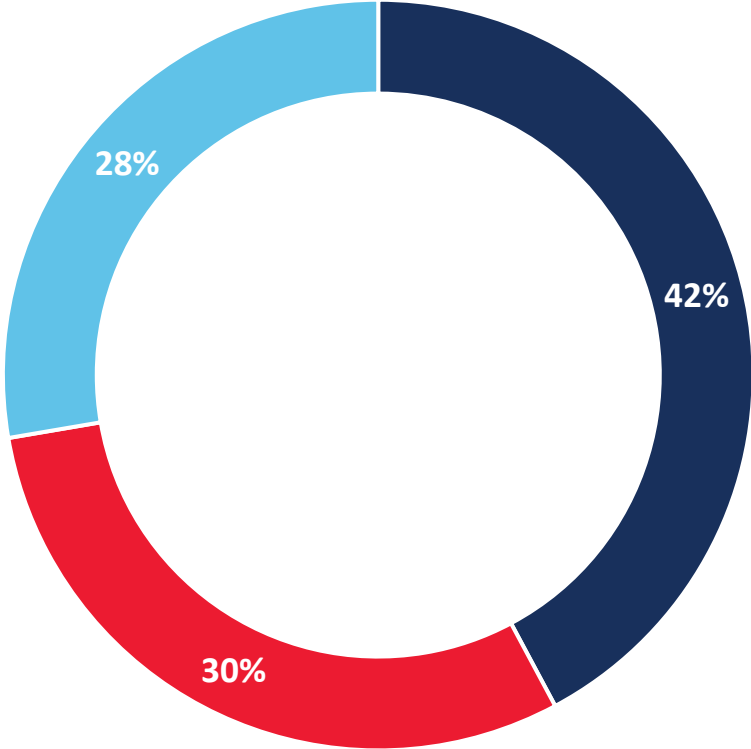

Requests Currently on File
531