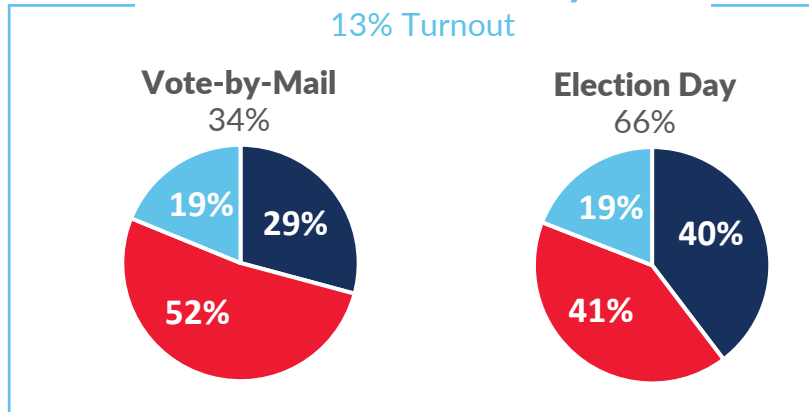

Palm Beach County
13% Turnout