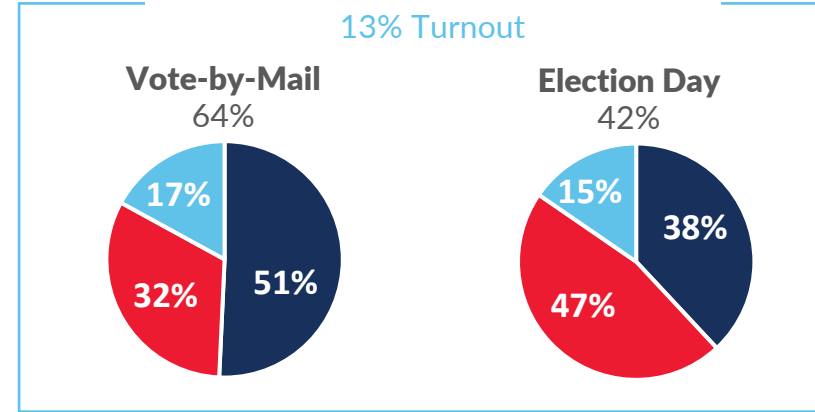

NCNC
13% Turnout