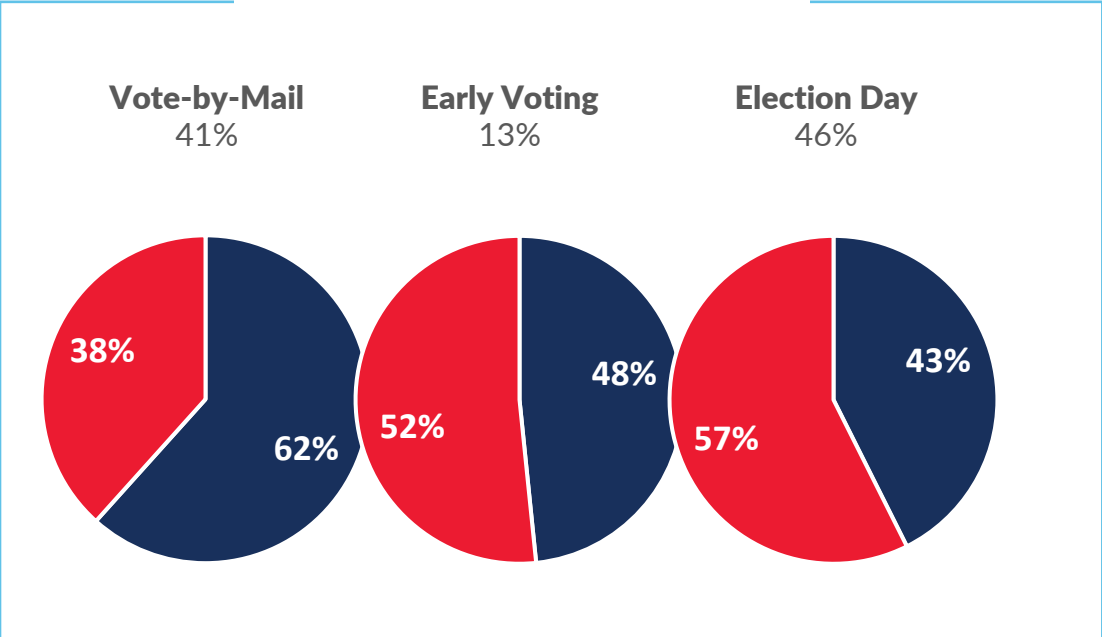

Special Election Turnout

HOUSE DISTRICT 87