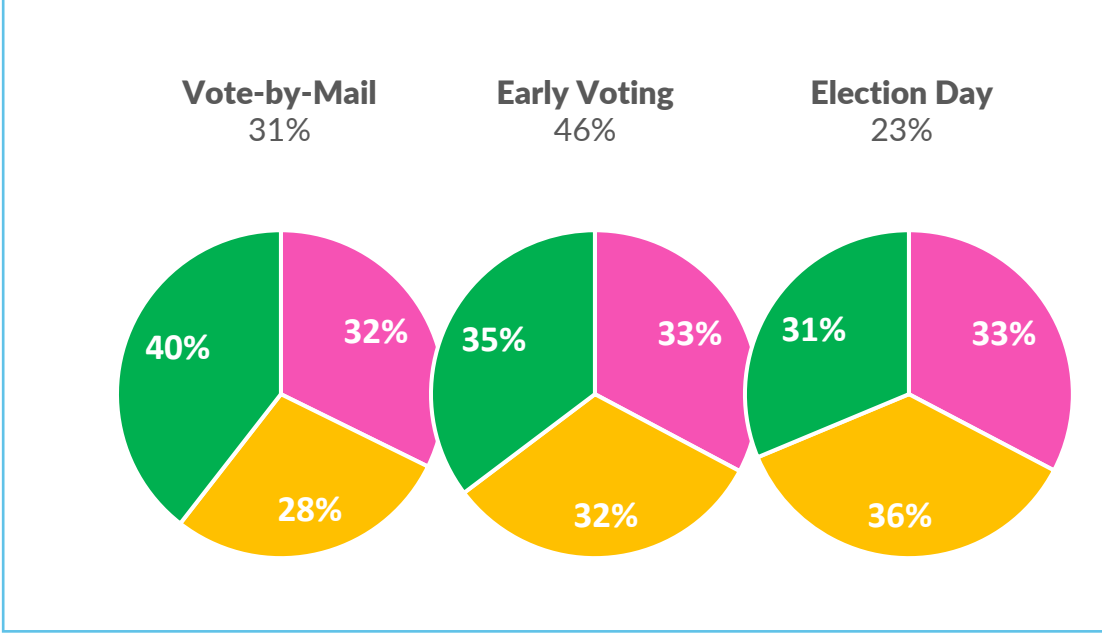

NORTH PALM BEACH - GROUP 4

■ David B. Norris
■ Ron Okolichany
■ Kendra Zellner