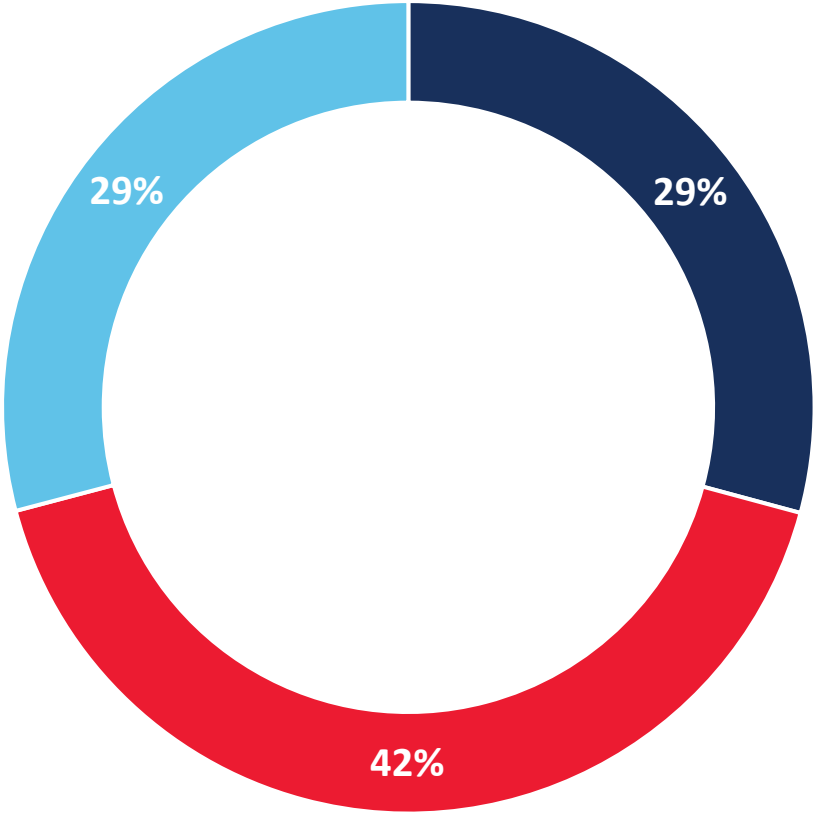

Active Registered Voters

NCNC
34,800+

Palm Beach County
870,000+

■ DEM ■ REP ■ OTHER

**as of 3/27/26*

Voting in Palm Beach County

VOTERS HAVE THREE SECURE OPTIONS

Vote-by-Mail