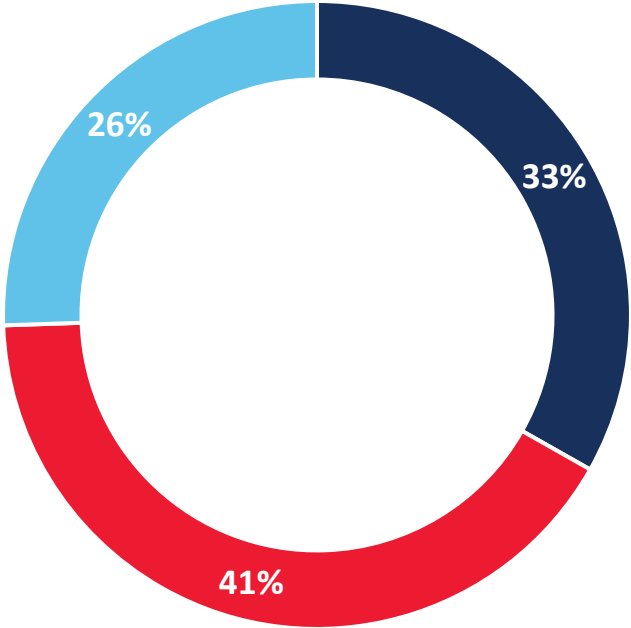

Vote-by-Mail Requests On File: **NCNC**

2024 Requests
14,298