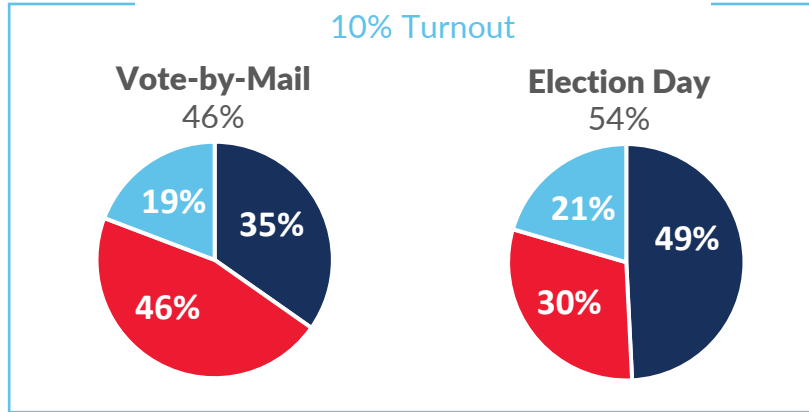

Local Election Turnout

2025 UNIFORM MUNICIPAL ELECTIONS

2026 UNIFORM MUNICIPAL ELECTIONS

NCNC
10% Turnout